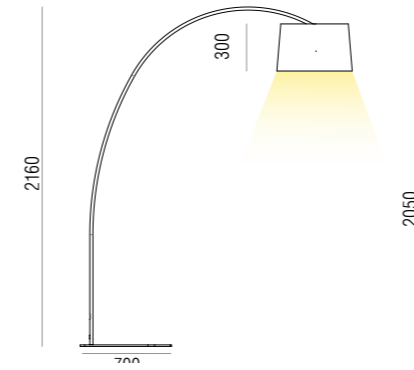

Q.space

Q.space

The Q-space is a unique and timeless piece in any interior.

With the long curved arm, this floorlamp lends itself to gracefully light up a cosy area underneath

Standard finish of the inside of the shade is gold/brass coloured, which gives the floorlamp its warmth en richness.

This floorlamp is fitted with a LED module with smooth dimming to 1%.