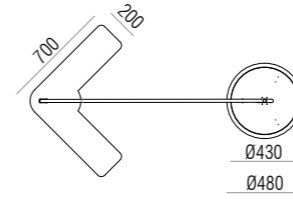

Q.space

Q.space

The Q-space is a unique and timeless piece in any interior.

With the long curved arm, this floorlamp lends itself to gracefully light up a cosy area underneath

Standard finish of the inside of the shade is gold/brass coloured, which gives the floorlamp its warmth en richness.