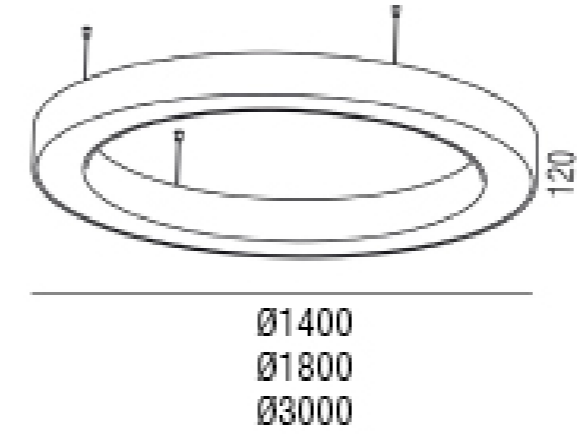

Q.aureool

Q.AUREOOL

The Q.aureool is a round shaped suspended fixture with LED light technology.

Because this fixture can also be fitted with indirect light, the fixture is ideal for office use.

The fixture is standard in RAL9016(white), but can be produced in any RAL colour upon request.

Standard diameters are Ø1400 Ø1800and Ø3000, other dimensions upon request.

Because of internal drivers, this fixture is Plug&Play. Optional with DALI dimming.